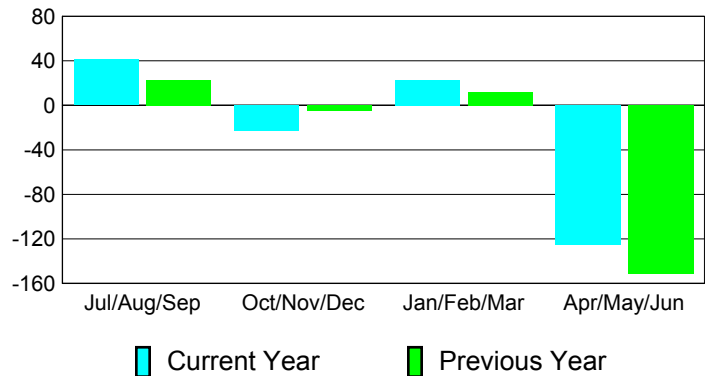

Club Results 2010-2011

Goal, New, Dropped, Gain/Loss

MEMBERSHIP

**Membership Results
2010-2011**

**Membership
2009-2010**

Month	Net Memb Goal	Actual New Memb	Actual Dropped Memb	Gain/Loss of Memb	Gain/Loss of Memb
Jul/Aug/Sep	20	108	-67	41	23
Oct/Nov/Dec	-10	39	-62	-23	-5
Jan/Feb/Mar	10	80	-57	23	12
Apr/May/June	5	44	-169	-125	-151
Totals	25	271	-355	-84	-121

Membership Results 2010-2011

Goal, New, Dropped, Gain/Loss

Comparison of Club Gain/Loss

Current Year Compared to the Previous Year

Comparison of Membership Gain/Loss

Current Year Compared to the Previous Year

YTD Status Quo Clubs 2010-2011

Status Quo Clubs Compared to Status Quo Members

Gender Comparison 2010-2011

Jul/Aug/Sep

Oct/Nov/Dec

Jan/Feb/Mar

Apr/May/June

Male