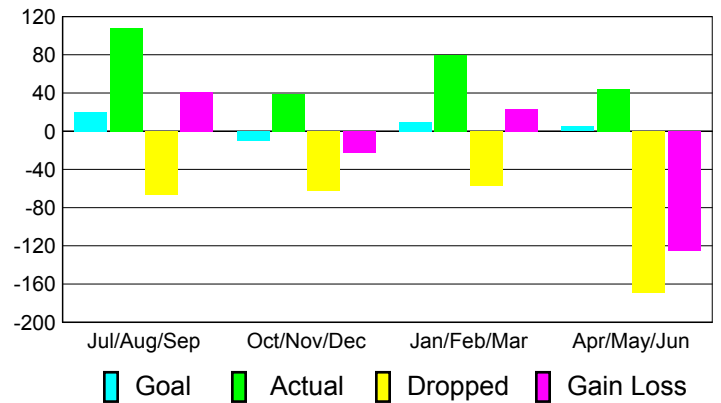

2010-2011 GMT Reports for District (or Undistricted) **District 334 D**

GMT: **Junichi Takata**

Location: **JAPAN**

GMT CA: **5**

CLUBS

**Club Results
2010-2011**

**Clubs
2009-2010**

Month	New Club Goal	Actual New Clubs	Actual Dropped Clubs	Gain/Loss of Clubs	Gain/Loss of Clubs
Jul/Aug/Sep	0	0	0	0	0
Oct/Nov/Dec	0	0	0	0	0
Jan/Feb/Mar	0	0	0	0	0
Apr/May/June	0	0	-1	-1	0
Totals	0	0	-1	-1	0

Club Results 2010-2011

Goal, New, Dropped, Gain/Loss

MEMBERSHIP

**Membership Results
2010-2011**

**Membership
2009-2010**

Month	Net Memb Goal	Actual New Memb	Actual Dropped Memb	Gain/Loss of Memb	Gain/Loss of Memb
Jul/Aug/Sep	20	108	-67	41	23
Oct/Nov/Dec	-10	39	-62	-23	-5
Jan/Feb/Mar	10	80	-57	23	12
Apr/May/June	5	44	-169	-125	-151
Totals	25	271	-355	-84	-121

Membership Results 2010-2011

Goal, New, Dropped, Gain/Loss

Comparison of Club Gain/Loss

Current Year Compared to the Previous Year

Comparison of Membership Gain/Loss

Current Year Compared to the Previous Year